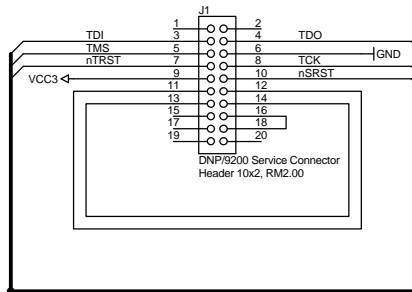

DIL/NetPC Application Note DNP/9200 JTAG to Multi-ICE Adaptor

JTAG (DNP/9200 Service Connector)

Multi-ICE