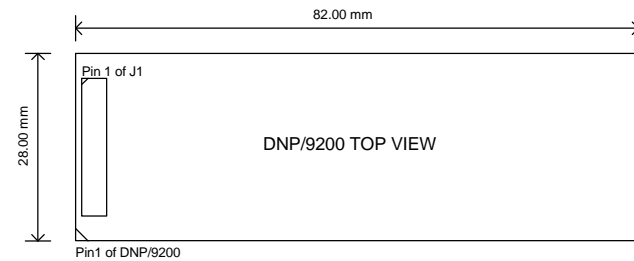

DIL/NetPC Application Note DNP/9200 JTAG to Multi-ICE Adaptor

JTAG (DNP/9200 Service Connector)

Multi-ICE